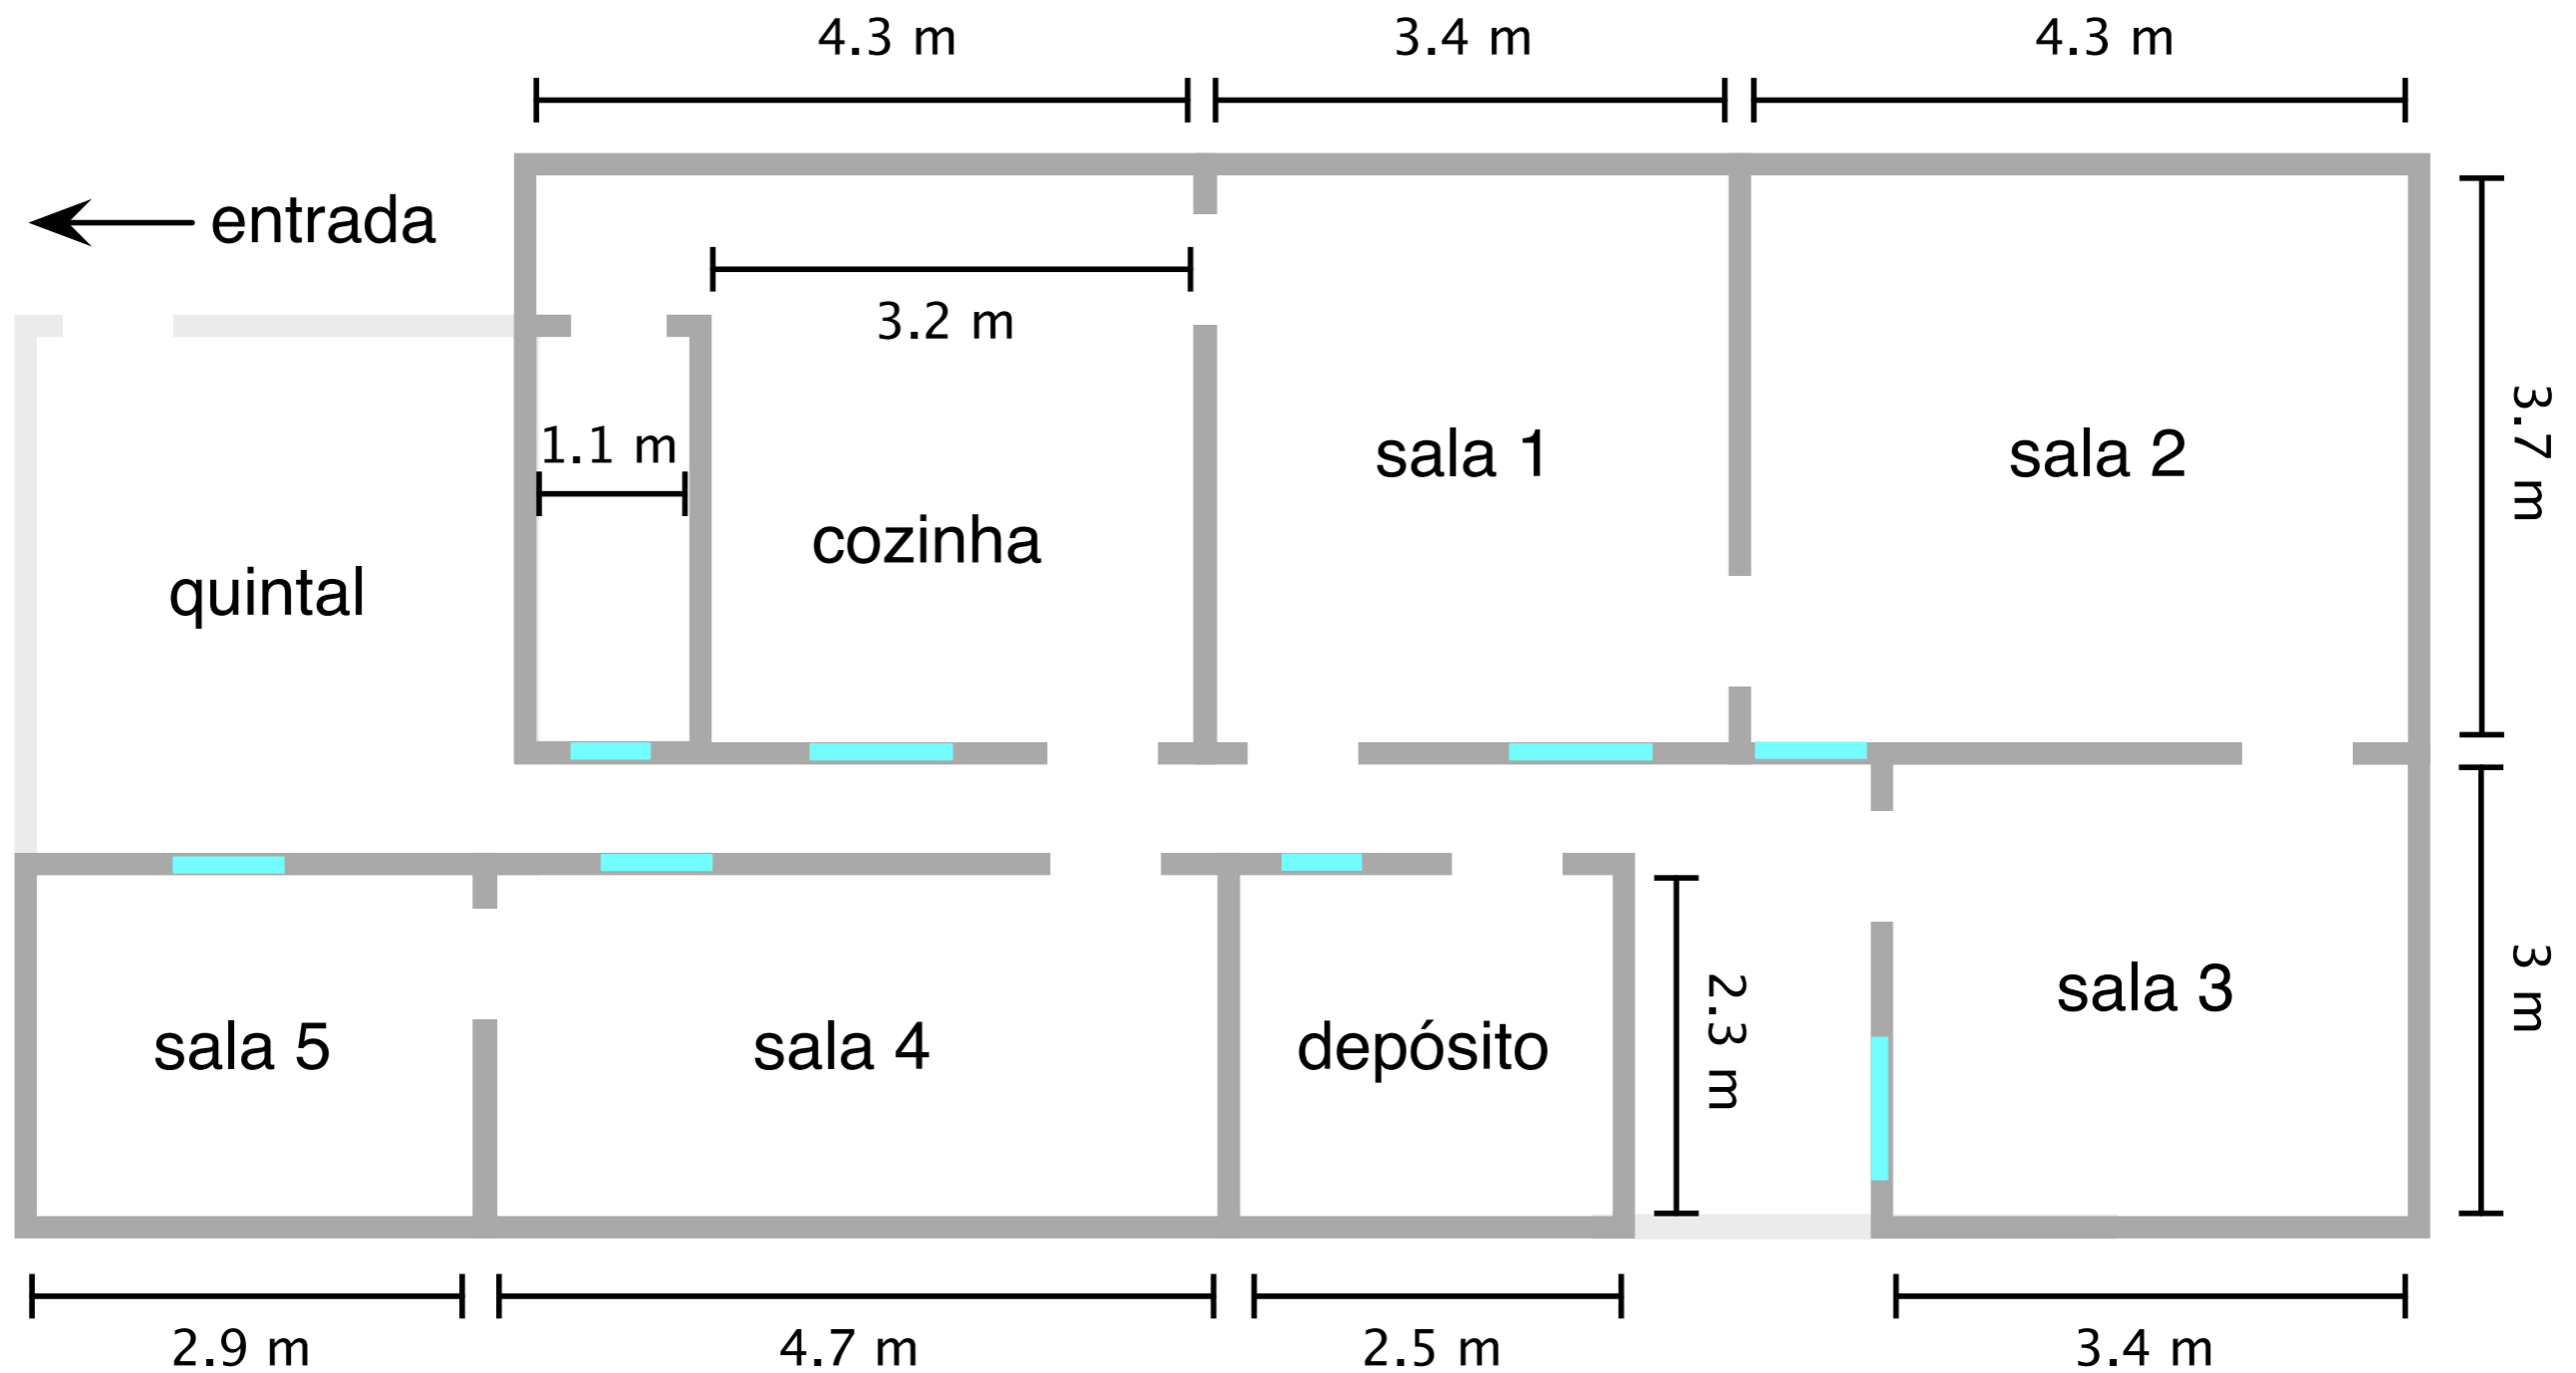

Área construída $\approx 78 \text{ m}^2$