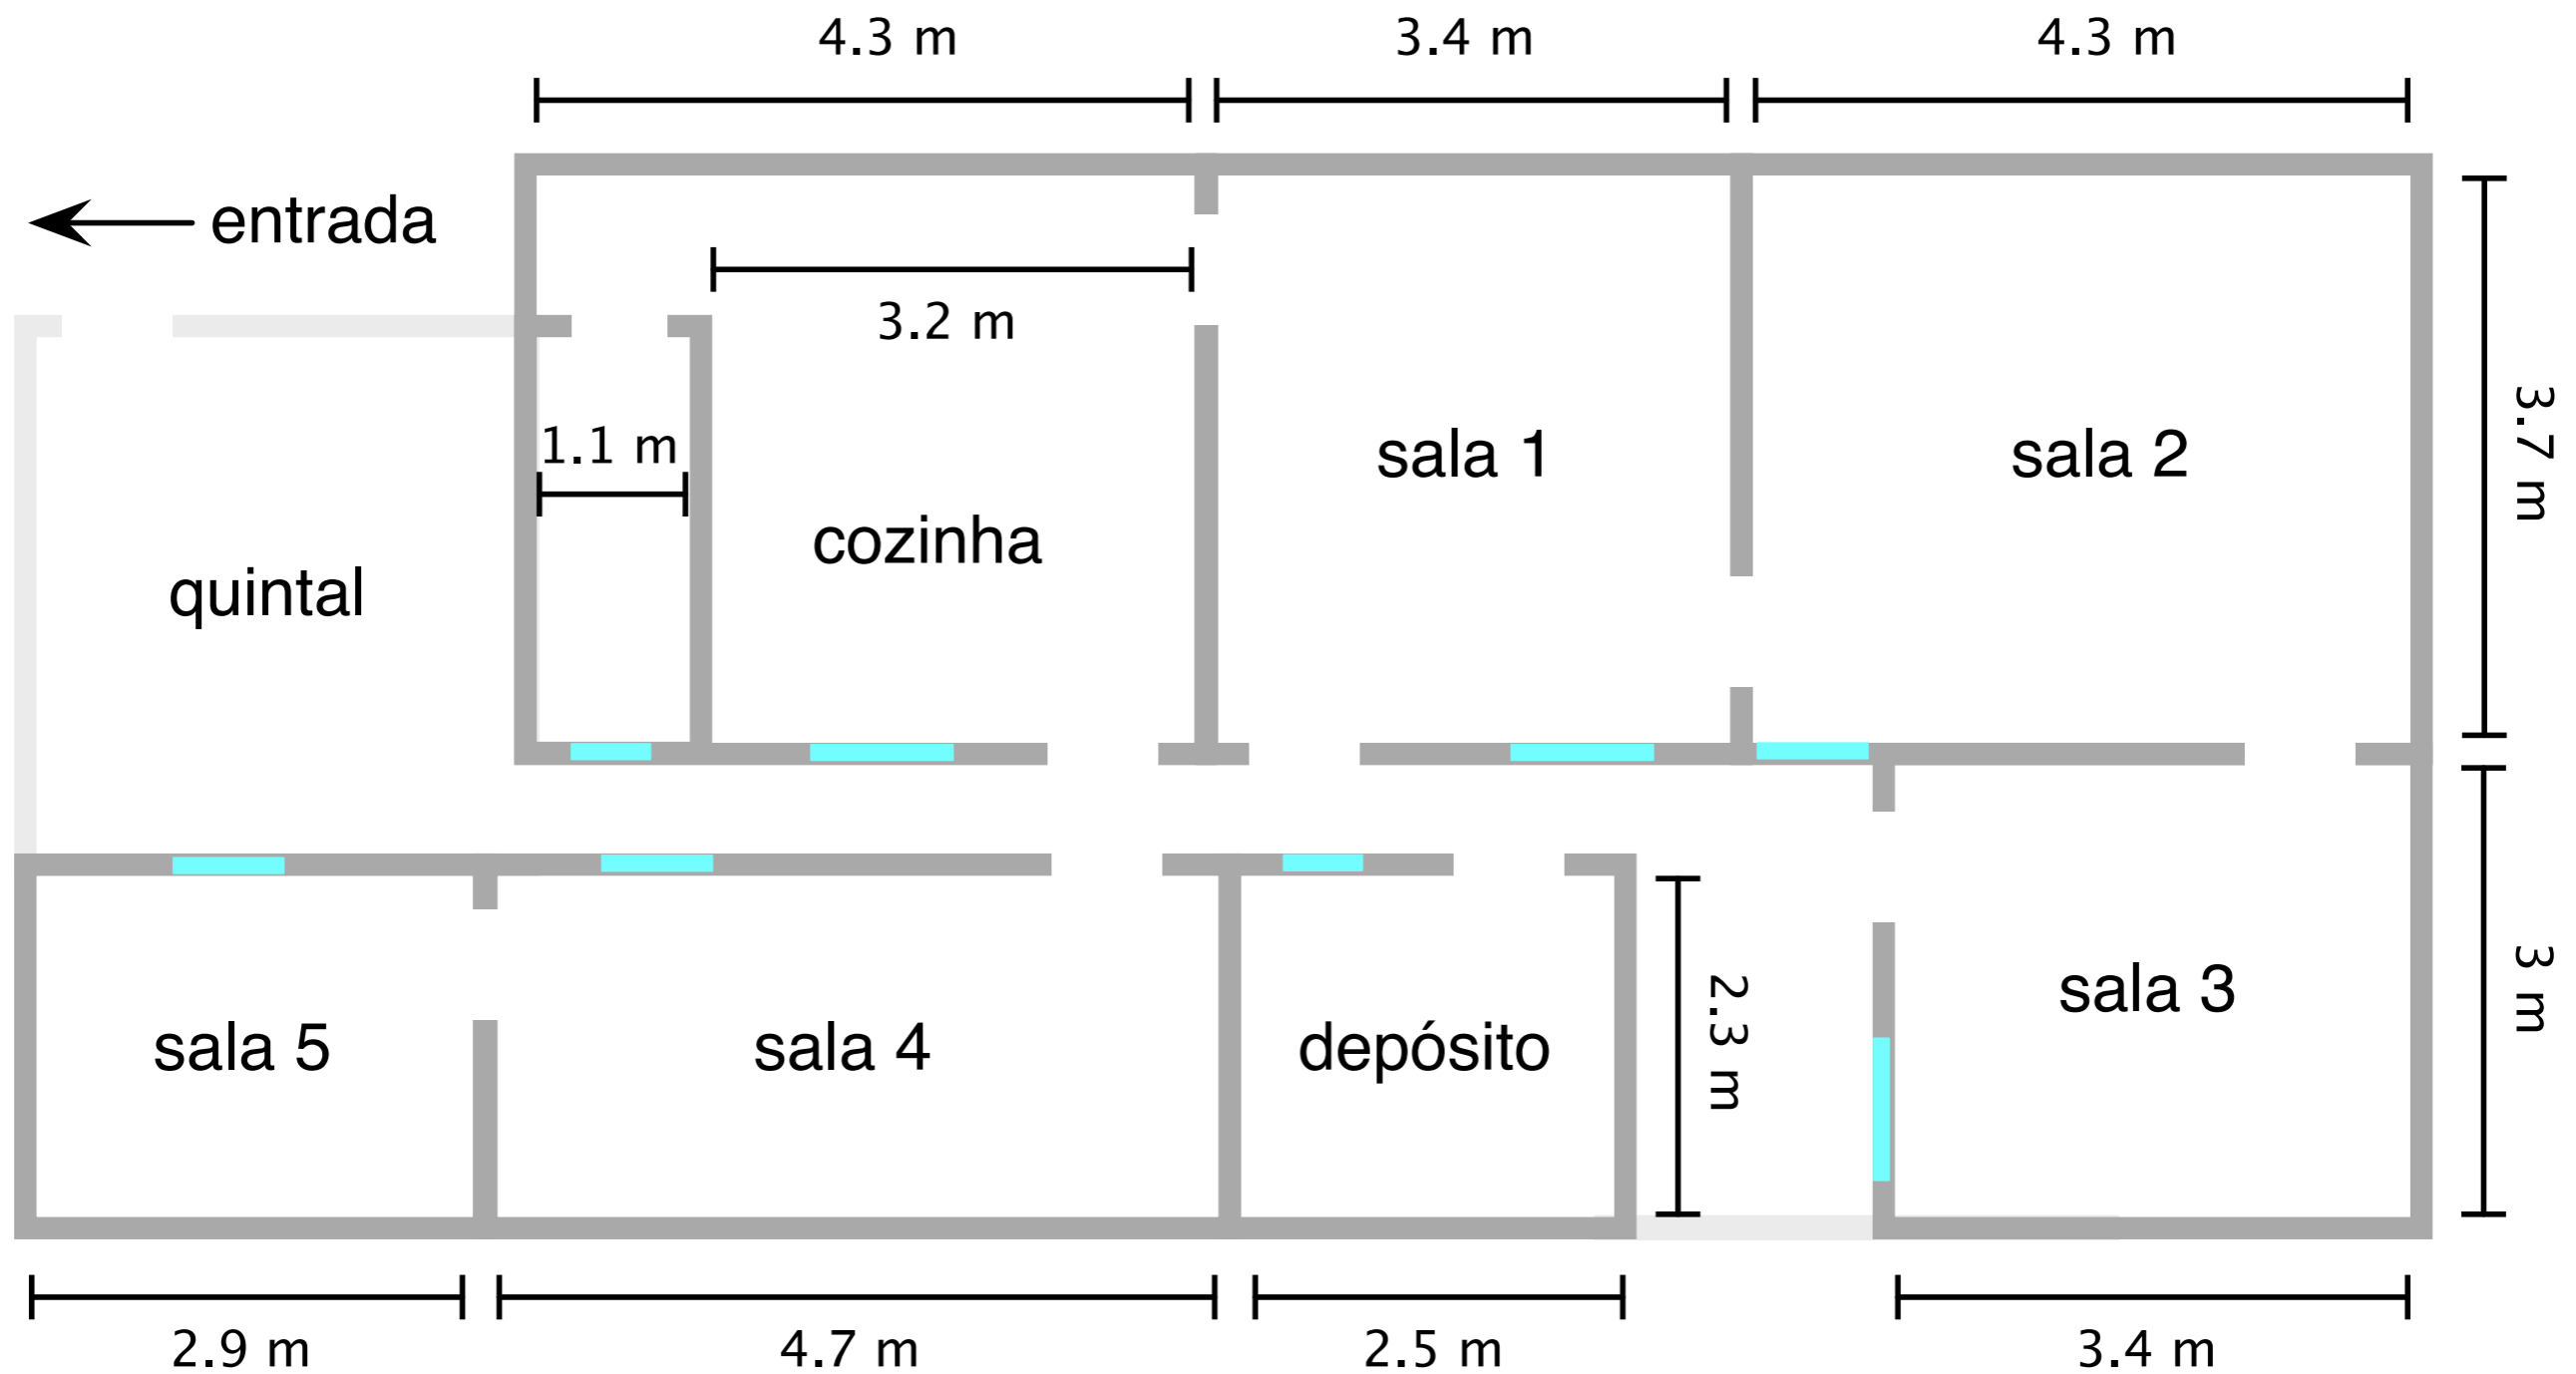

Área construída $\approx 78 \text{ m}^2$